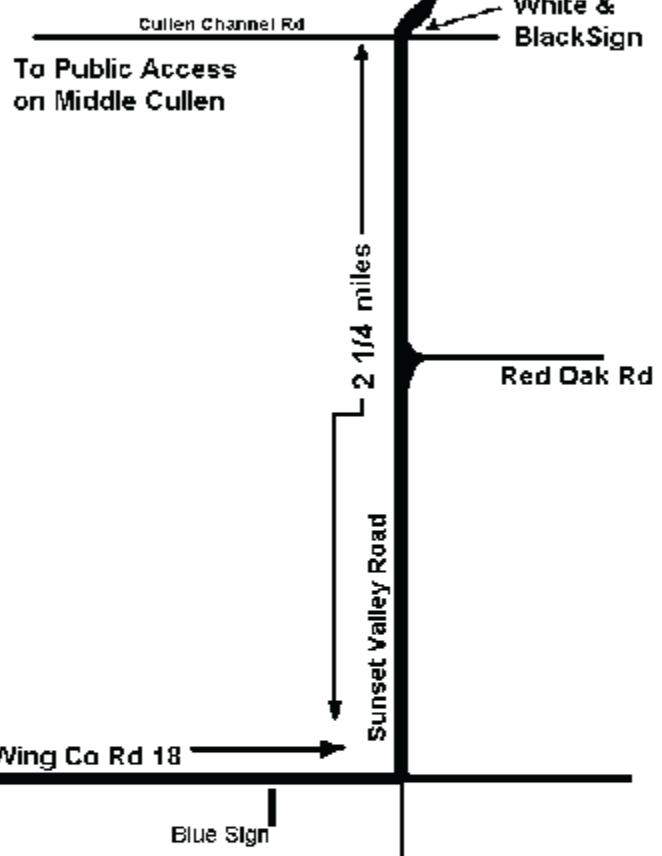

**Directions to
Upper Cullen Resort
Mail: P.O. Box 72
28317 Upper Cullen Rd
Nisswa, MN 56468-0072
218-963-2249**

Upper Cullen Resort

**From Downtown
Nisswa, go
2 1/4 Miles East
then
2 1/4 Miles North**