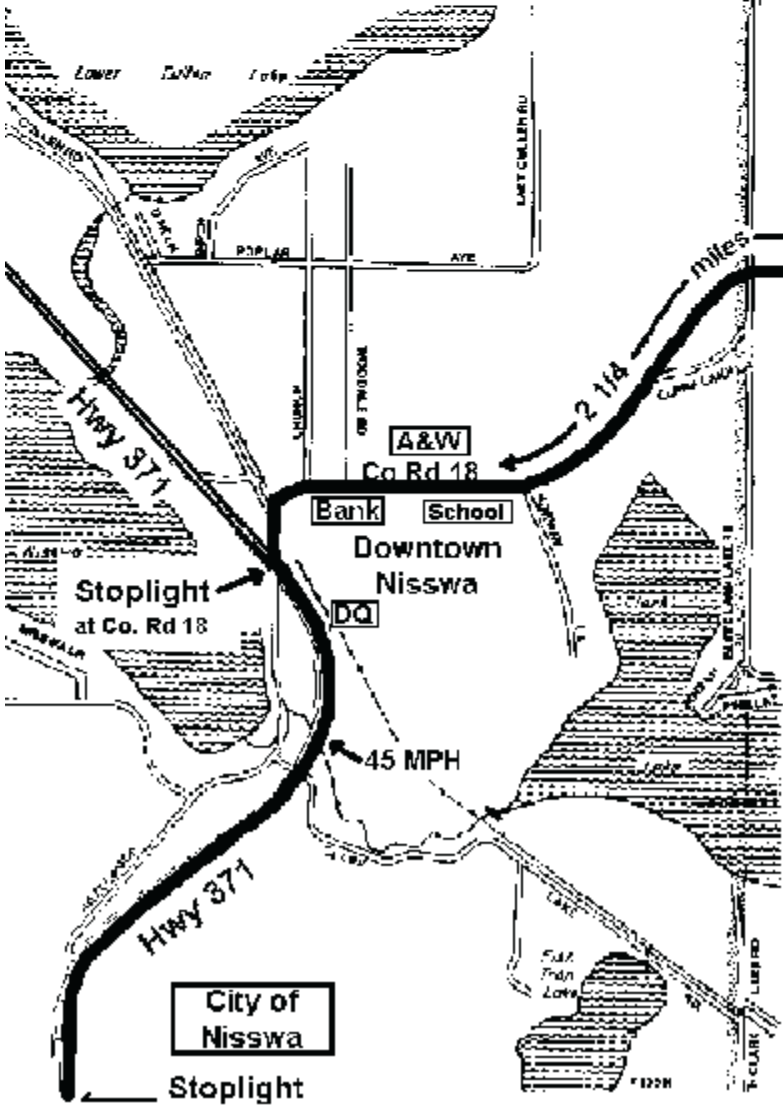

**Directions to
Upper Cullen Resort
Mail: P.O. Box 72
28317 Upper Cullen Rd
Nisswa, MN 56468-0072
218-963-2249**

Upper Cullen Resort

**From Downtown
Nisswa, go
2 1/4 Miles East
then
2 1/4 Miles North**